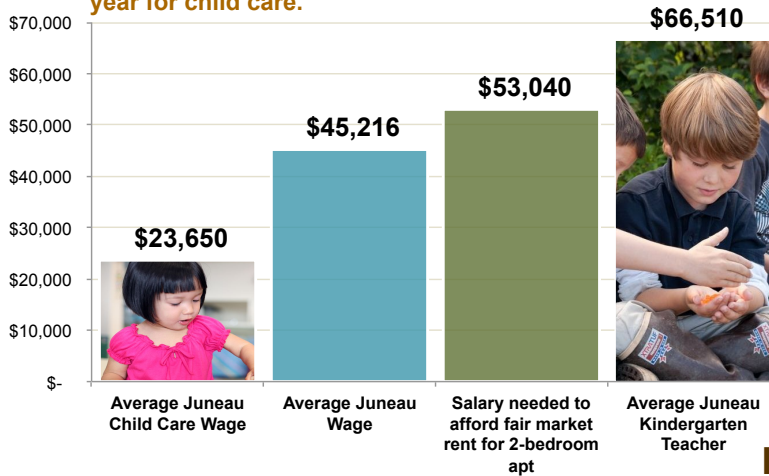

There are more than 2,400 kids in Juneau under kindergarten age, but only enough child care slots in approved or licensed child care facilities to take fewer than one in five of these children.

Since two-thirds of Juneau children under the age of six live in households with no stay at home parent, that means that nearly half (1,065) of our birth to 5 year olds are in unknown child care situations. Local surveys have confirmed the high usage of non-regulated child care in Juneau.

High Turnover Rates

Annual Average Child Care Worker Turnover Rates

The 2012 turnover rate for child care workers in Juneau was 97% for Juneau childcare programs community wide. This compares to 46% statewide and 33% nationally. High turnover rates are blamed on the low compensation received by Juneau child care workers, combined with the high costs of living.

Low Wages and High Costs

Juneau parents pay an average of \$9,184 per child per year for child care.

Juneau's average wage is twice the average child care wage in Juneau. Despite the fact that Juneau parents pay an average of more than \$9,000 per child per year for child care services, kindergarten teachers were paid 2.8 times more than childcare workers. Unlike elementary school teachers, child care workers have no summer or winter vacations, and likely not getting benefits, such as health insurance or retirement.