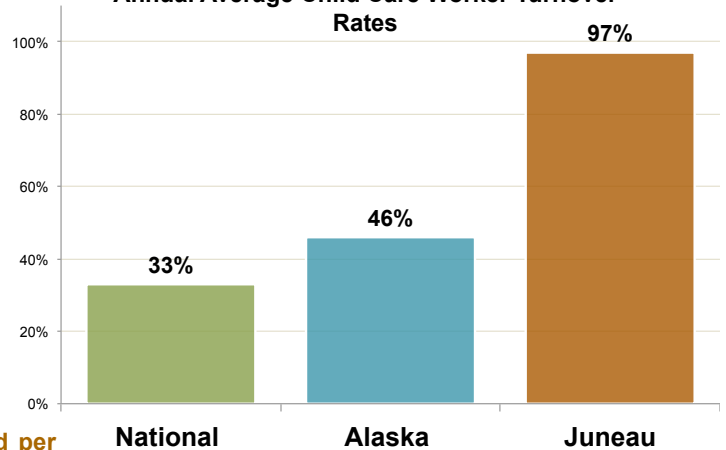

High Turnover Rates

Annual Average Child Care Worker Turnover Rates