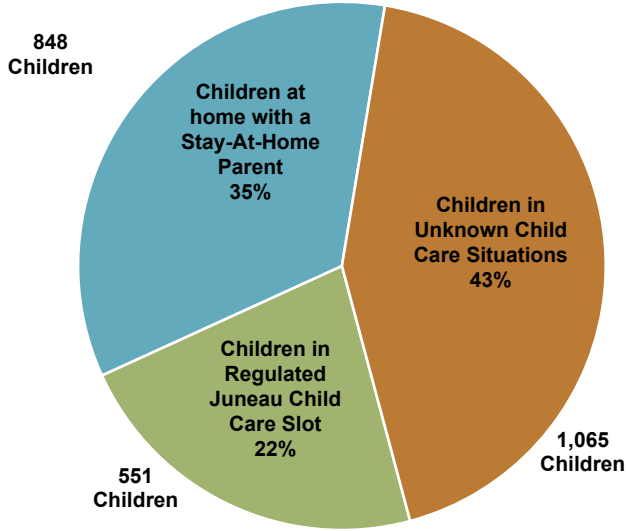

Access to quality child care in Juneau was identified as the number one Strategic Issue facing the community in 2012 by Mobilizing for Action through Planning and Partnerships.

JUNEAU POPULATION UNDER AGE SIX 2012¹	2,464
TOTAL LICENSED CHILD CARE SLOTS IN JUNEAU 2013³	551
JUNEAU CHILDREN UNDER AGE SIX IN UNKNOWN CHILD CARE SITUATIONS 2012²	1,065
JUNEAU CHILDREN UNDER SIX: PERCENT WITH NO STAY-AT-HOME PARENT⁴	66%
RATIO OF LICENSED CHILD CARE SLOTS TO CHILDREN UNDER SIX⁴	1 TO 4.5
AVERAGE ANNUAL CHILD CARE COST PER CHILD 2010³	\$9,184
AVERAGE ANNUAL CHILD CARE WAGES IN JUNEAU 2012¹	\$23,650
AVERAGE ANNUAL WAGES IN JUNEAU 2011¹	\$45,216
AVERAGE ANNUAL KINDERGARTEN SCHOOL TEACHER WAGES IN JUNEAU 2012¹	\$66,510
SALARY NEEDED TO AFFORD THE FAIR MARKET RENT FOR A 2-BEDROOM APT⁵	\$53,040
TURNOVER RATE FOR ALL JUNEAU CHILD CARE WORKERS 2012³	97%
ANNUAL CHILD CARE TURNOVER RATE IN ALASKA 2012⁶	46%
ANNUAL CHILD CARE TURNOVER RATE NATIONALLY⁷	33%
TOTAL CHILD CARE WORKERS IN JUNEAU 2013³	124
CHILD CARE WORKERS WITH A CHILD DEVELOPMENT ASSOCIATE OR AT LEAST 12 2013³	20

Sources: 1 Alaska Department of Labor; 2 American Community Survey; 3 AEYC; 4 Sheinberg Associates analysis; 5 National Low Income Housing Coalition; 6 Institute of Medicine and National Research Council; 7 NAEYC

Juneau Child Care Challenges

There are several key challenges that limit the amount and quality of child care in Juneau

Total Juneau Kids Under Kindergarten Age = 2,464

Not enough child care to meet the needs of the community

There are more than 2,400 kids in Juneau under kindergarten age, but only enough child care slots in approved or licensed child care facilities to take fewer than one in five of these children.

Since two-thirds of Juneau children under the age of six live in households with no stay at home parent, that means that nearly half (1,065) of our birth to 5 year olds are in unknown child care situations. Local surveys have confirmed the high usage of non-regulated child care in Juneau.